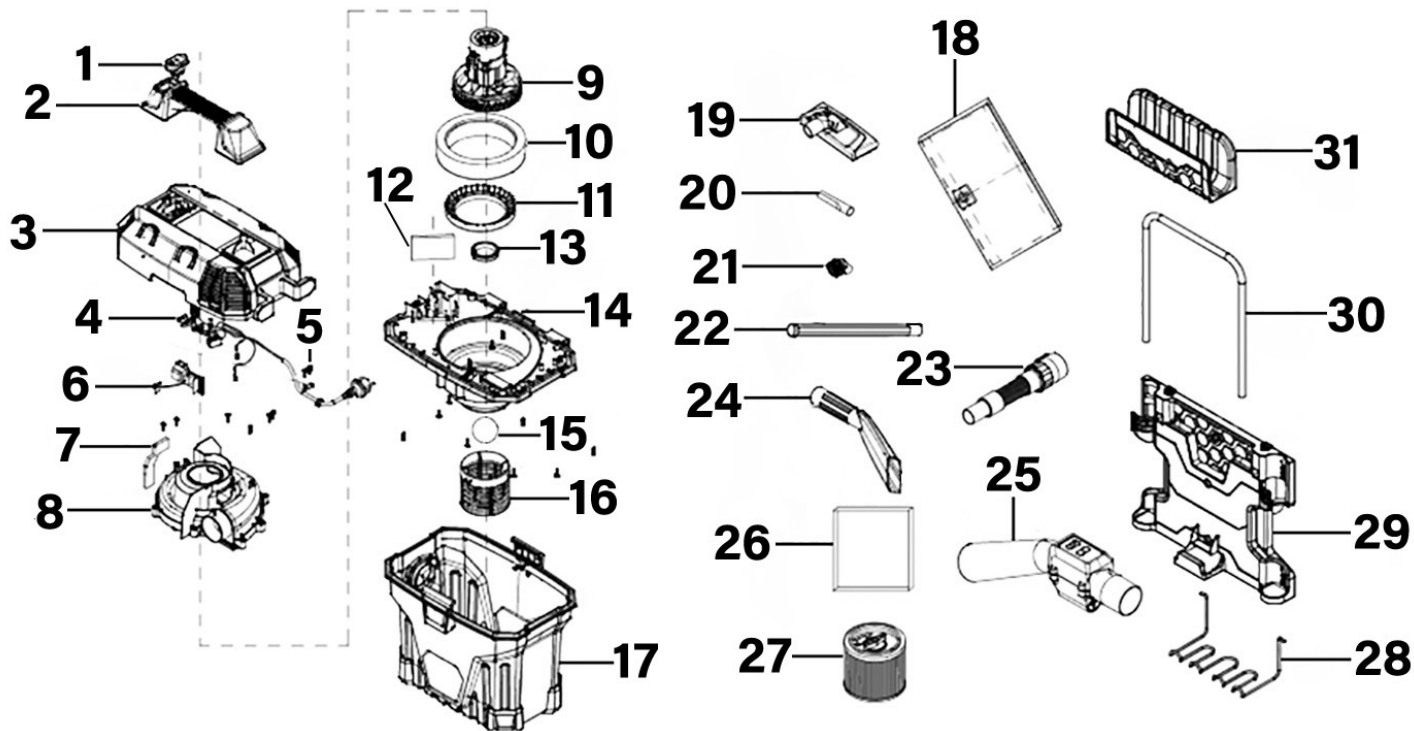

Parts Information:
Garage Vacuum 1500W with Remote Control - Wall Mounting
Model No:GV180WM

Item	Part No.	Description	Qty
1	GV180WM.01	Switch, Rocker (16A/250V - T85/55)	1
2	GV180WM.02	Handle	1
3	GV180WM.03	Upper Cover	1
4	GV180WM.04	Cable	1
5	GV180WM.05	Cable Grip	1
6	GV180WM.06	PCB, Remote Control Board	1
7	GV180WM.07	Foam	1
8	GV180WM.08	Air Flow Cover	1
9	GV180WM.09	Motor (Internal 230v 1500w)	1
10	GV180WM.10	Foam	1
11	GV180WM.11	Rubber Seal Ring 111.4mm ID	1
12	GV180WM.12	Foam	1
13	GV180WM.13	Seal Ring 46mm ID	1
14	GV180WM.14	Lower Cover	1
15	GV180WM.15	Plastic Ball 54mm Dia	1
16	GV180WM.16	Cartridge Basket	1

Item	Part No.	Description	Qty
17	GV180WM.17	Tank	1
18	GV180WM.18	Dust Bag for GV180WM	1
19	GV180WM.19	Combo Brush	1
20	GV180WM.20	Crevice Tool	1
21	GV180WM.21	Round Brush	1
22	GV180WM.22	Extension Tube (Set of 2)	1
23	GV180WM.23	Hose	1
24	GV180WM.24	Car Crevice Tool	1
25	GV180WM.25	Remote Control	1
26	GV180WM.26	Foam Filter For GV180WM	1
27	GV180WM.27	Cartridge Filter For GV180WM	1
28	GV180WM.28	Hanging Frame	1
29	GV180WM.29	Hanging Frame Ass'y	1
30	GV180WM.30	Hanging Frame Support	1
31	GV180WM.31	Upper Hanging Frame	1
--	GV180WM.14A	Foam Seal Set (Not Shown)	2